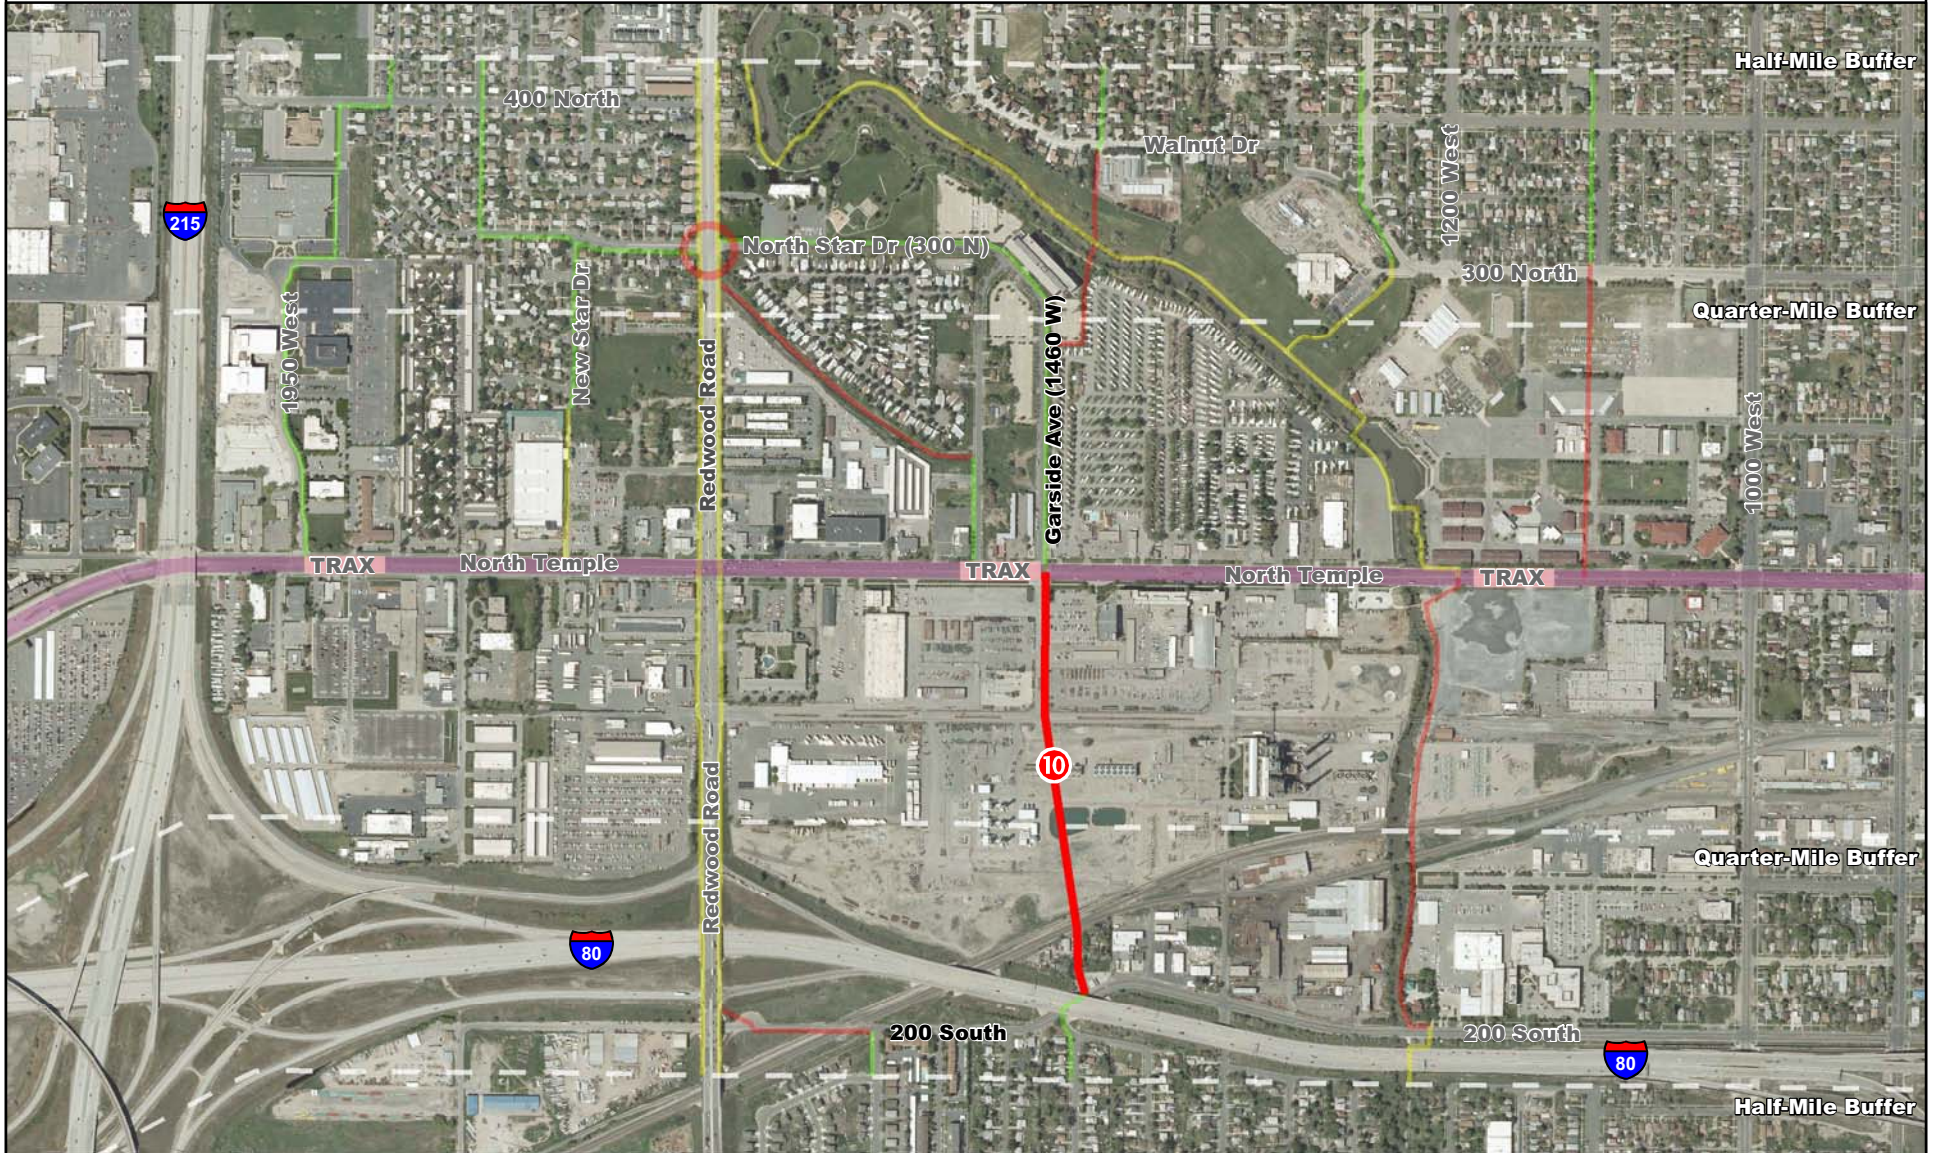

Recommendation 10: Extend Garside Avenue south to 200 South

- Acceptable Walking Routes
- Walking Routes in Need of Improvement
- Non-Existant Walking Routes
- North Temple
- TRAX Stations

1:12,000