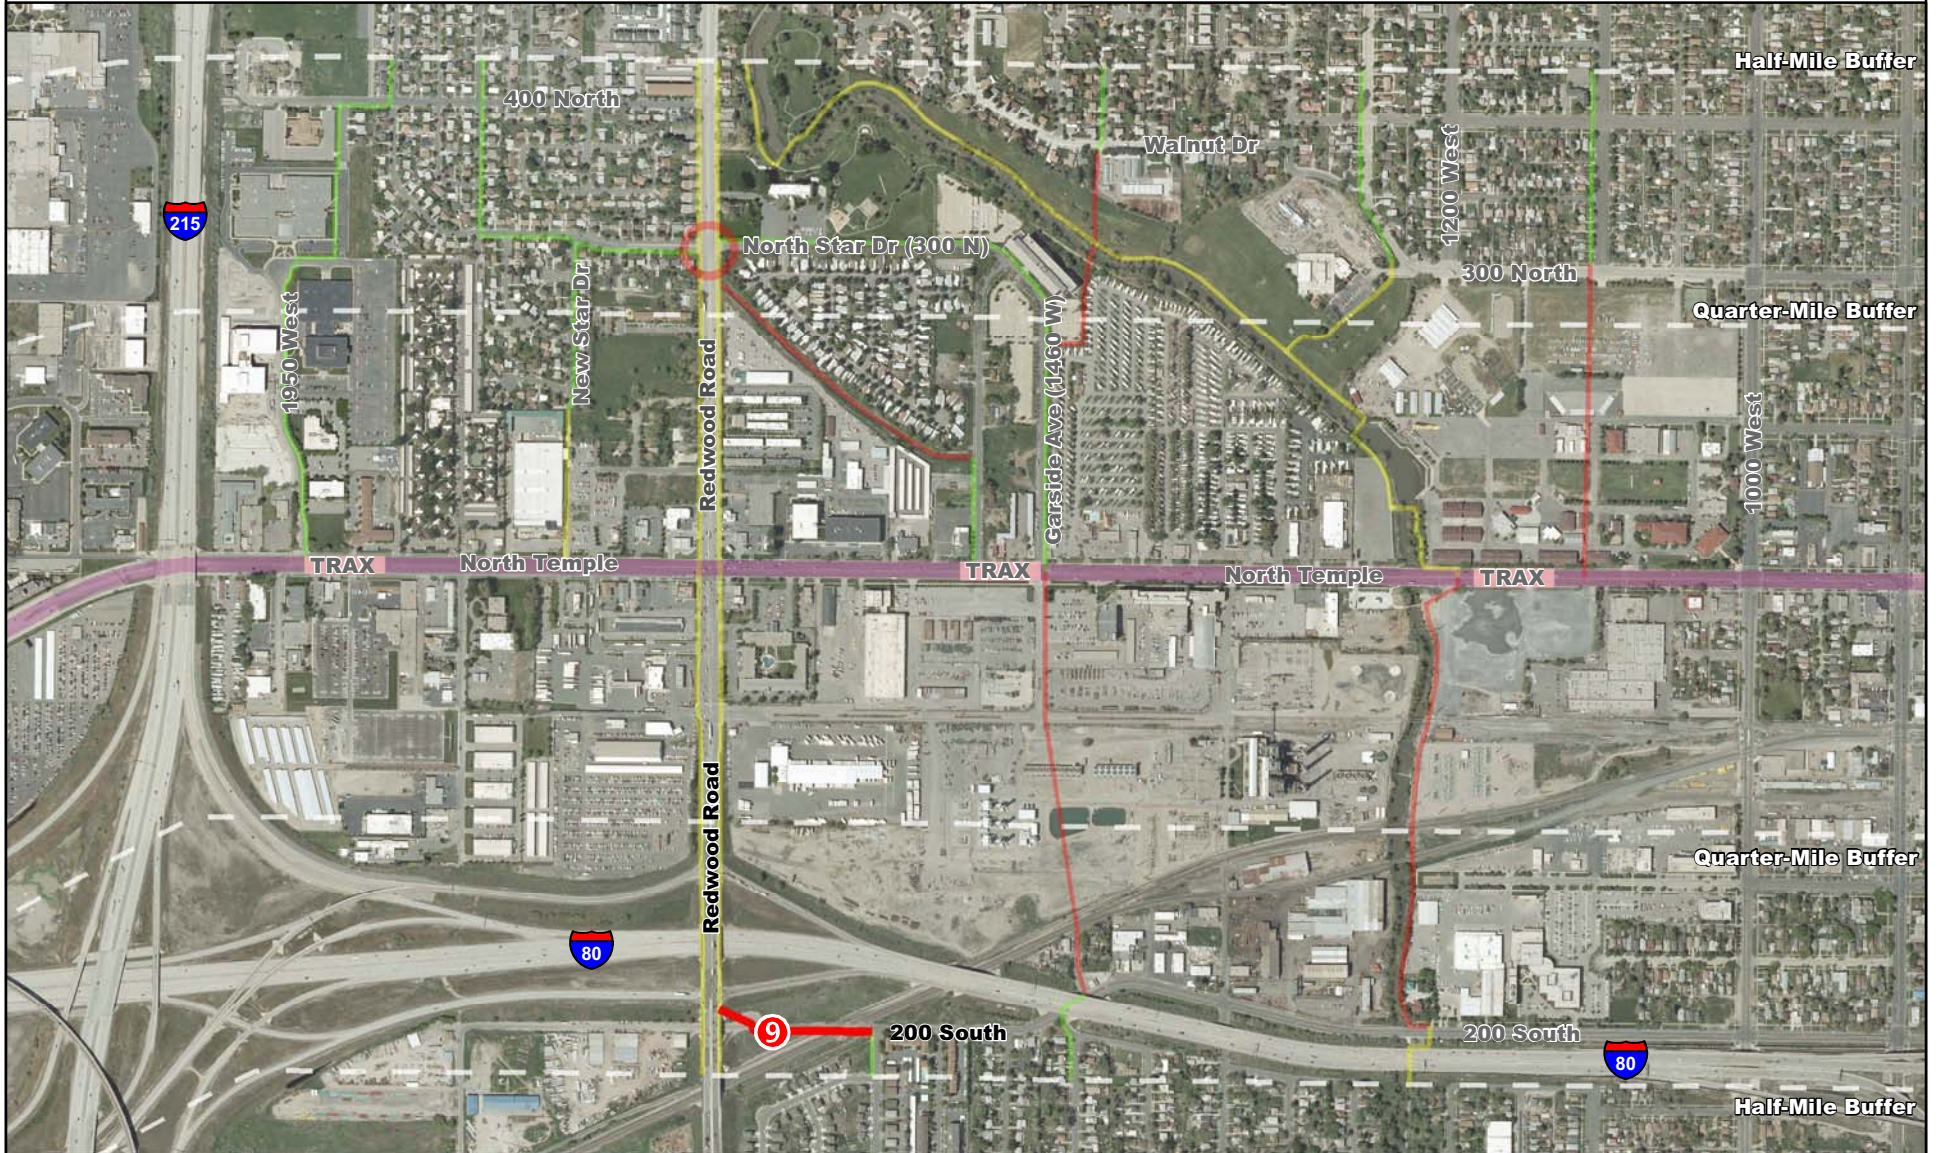

# Recommendation 9: Create Path between 200 South and Redwood Road

- Acceptable Walking Routes
- Walking Routes in Need of Improvement
- Non-Existant Walking Routes
- North Temple
- TRAX Stations

1:12,000