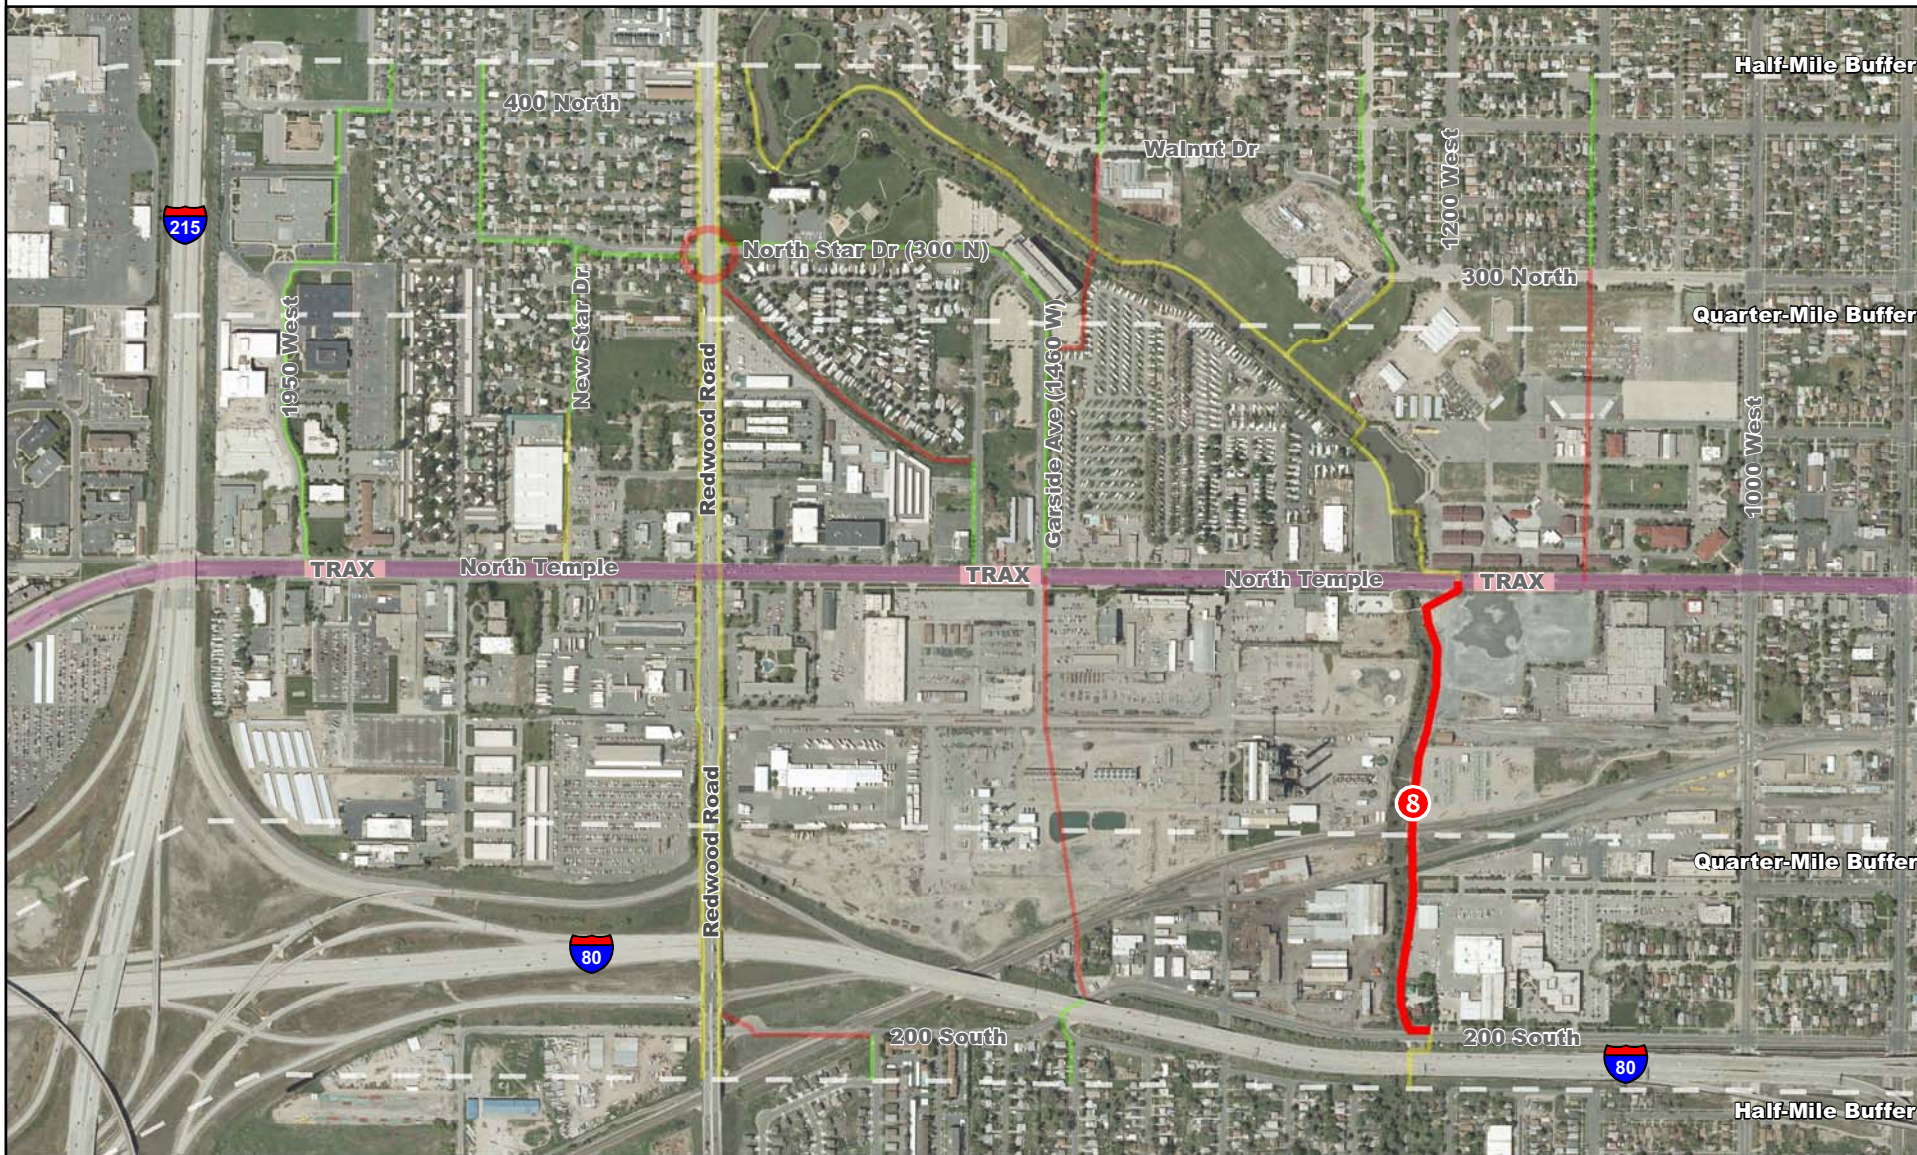

Recommendation 8: Complete Jordan River Parkway Trail

- Acceptable Walking Routes
- Walking Routes in Need of Improvement
- Non-Existant Walking Routes
- North Temple
- TRAX Stations