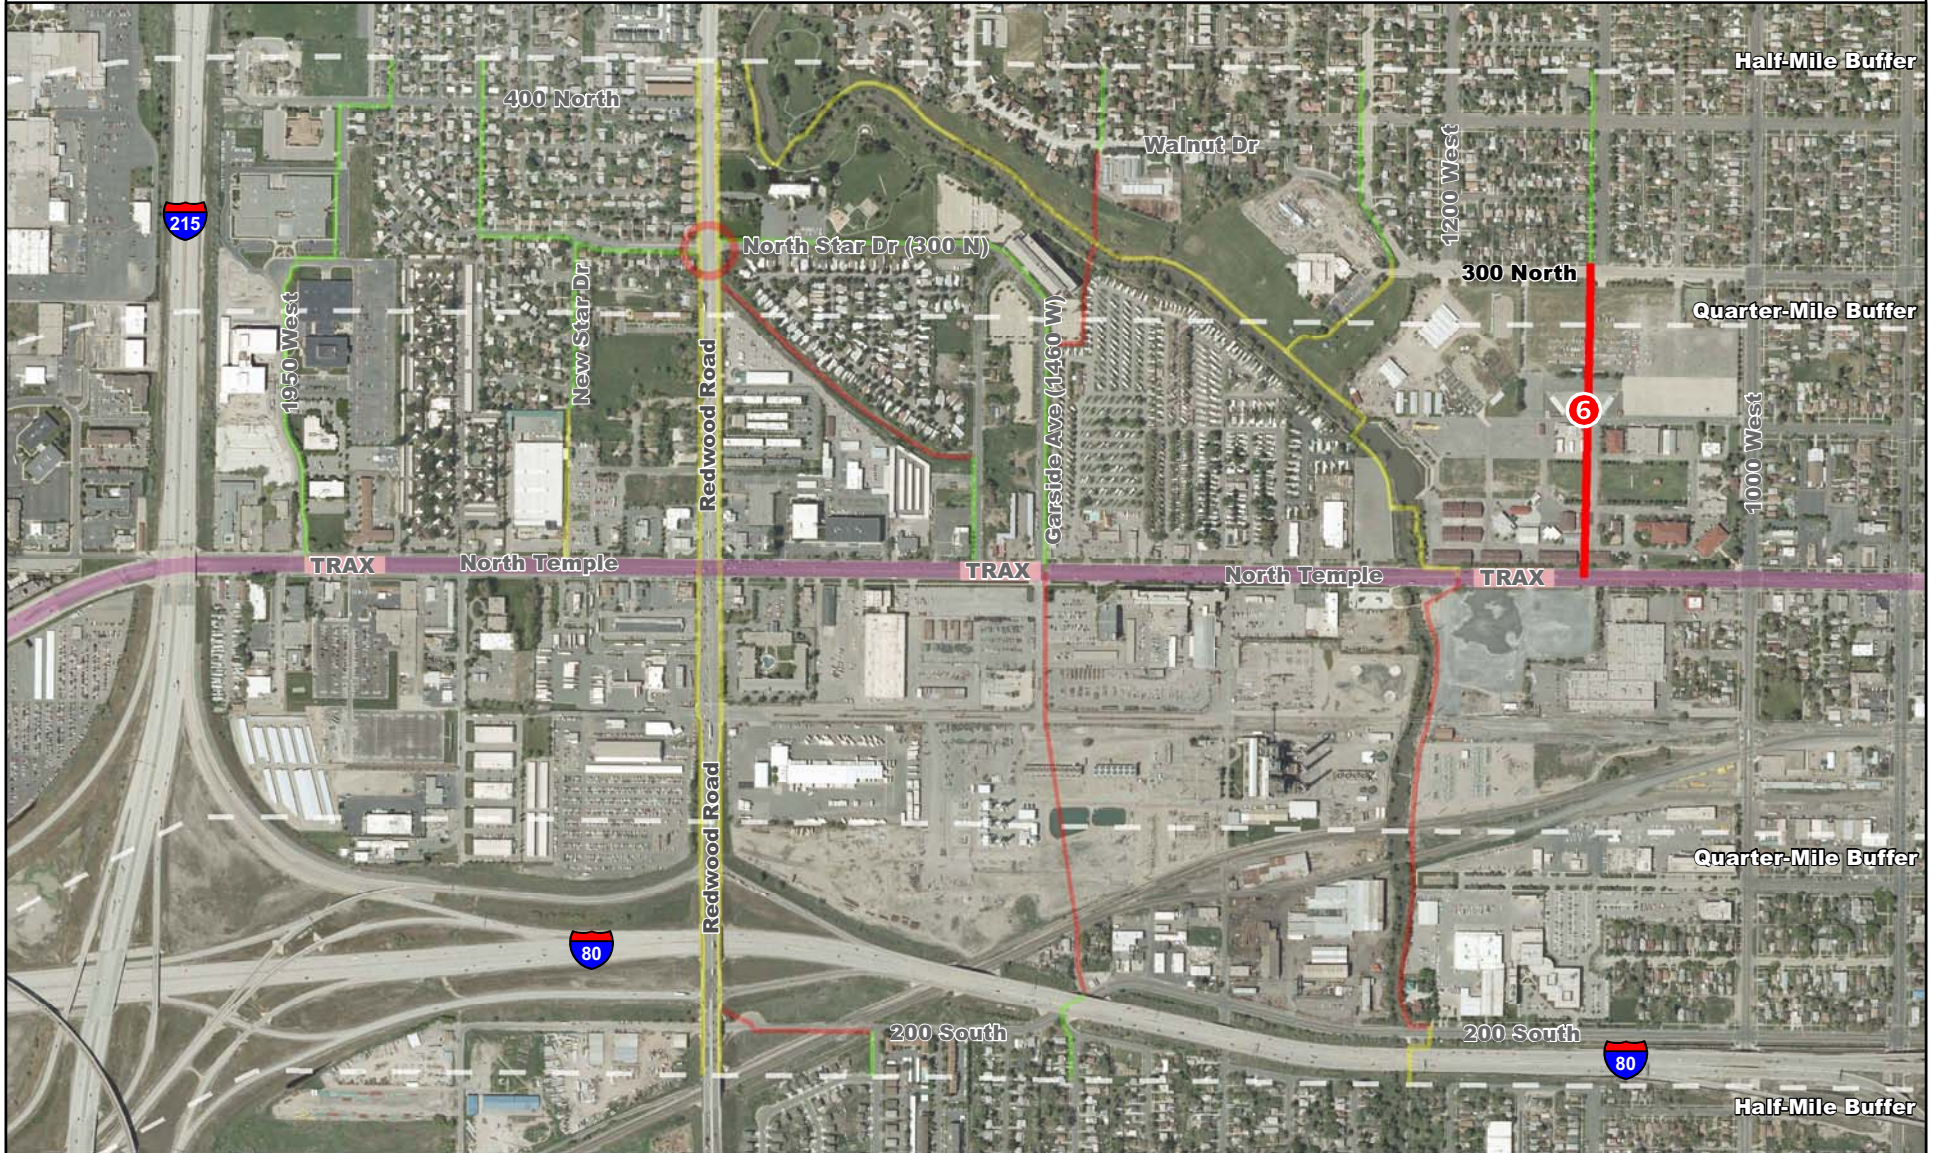

# Recommendation 6: Create Access across Fairpark from 300 North

- Acceptable Walking Routes
- Walking Routes in Need of Improvement
- Non-Existant Walking Routes
- North Temple
- TRAX Stations

1:12,000