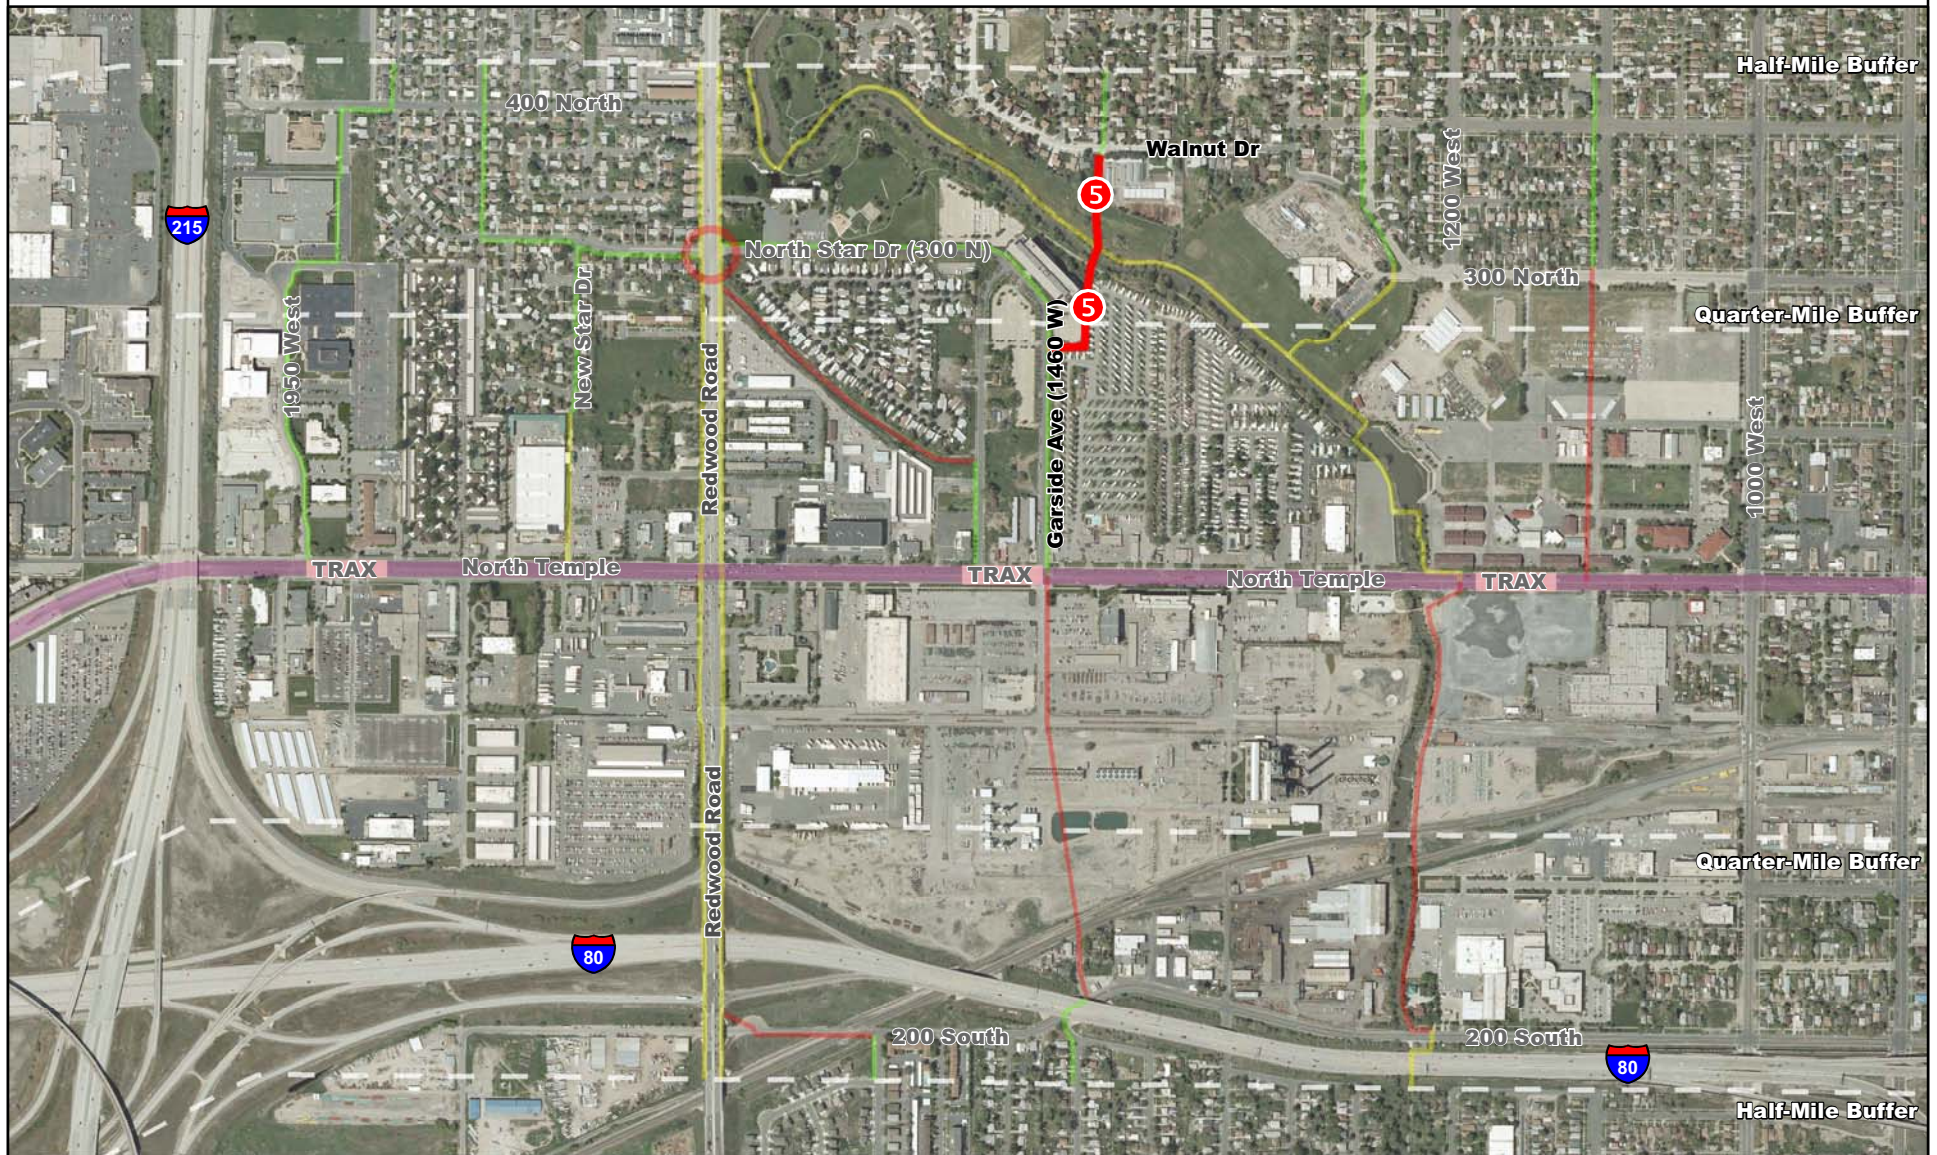

Recommendation 5: Create Path from Walnut Drive to Garside Avenue

- Acceptable Walking Routes
- Walking Routes in Need of Improvement
- Non-Existant Walking Routes
- North Temple
- TRAX Stations

1:12,000