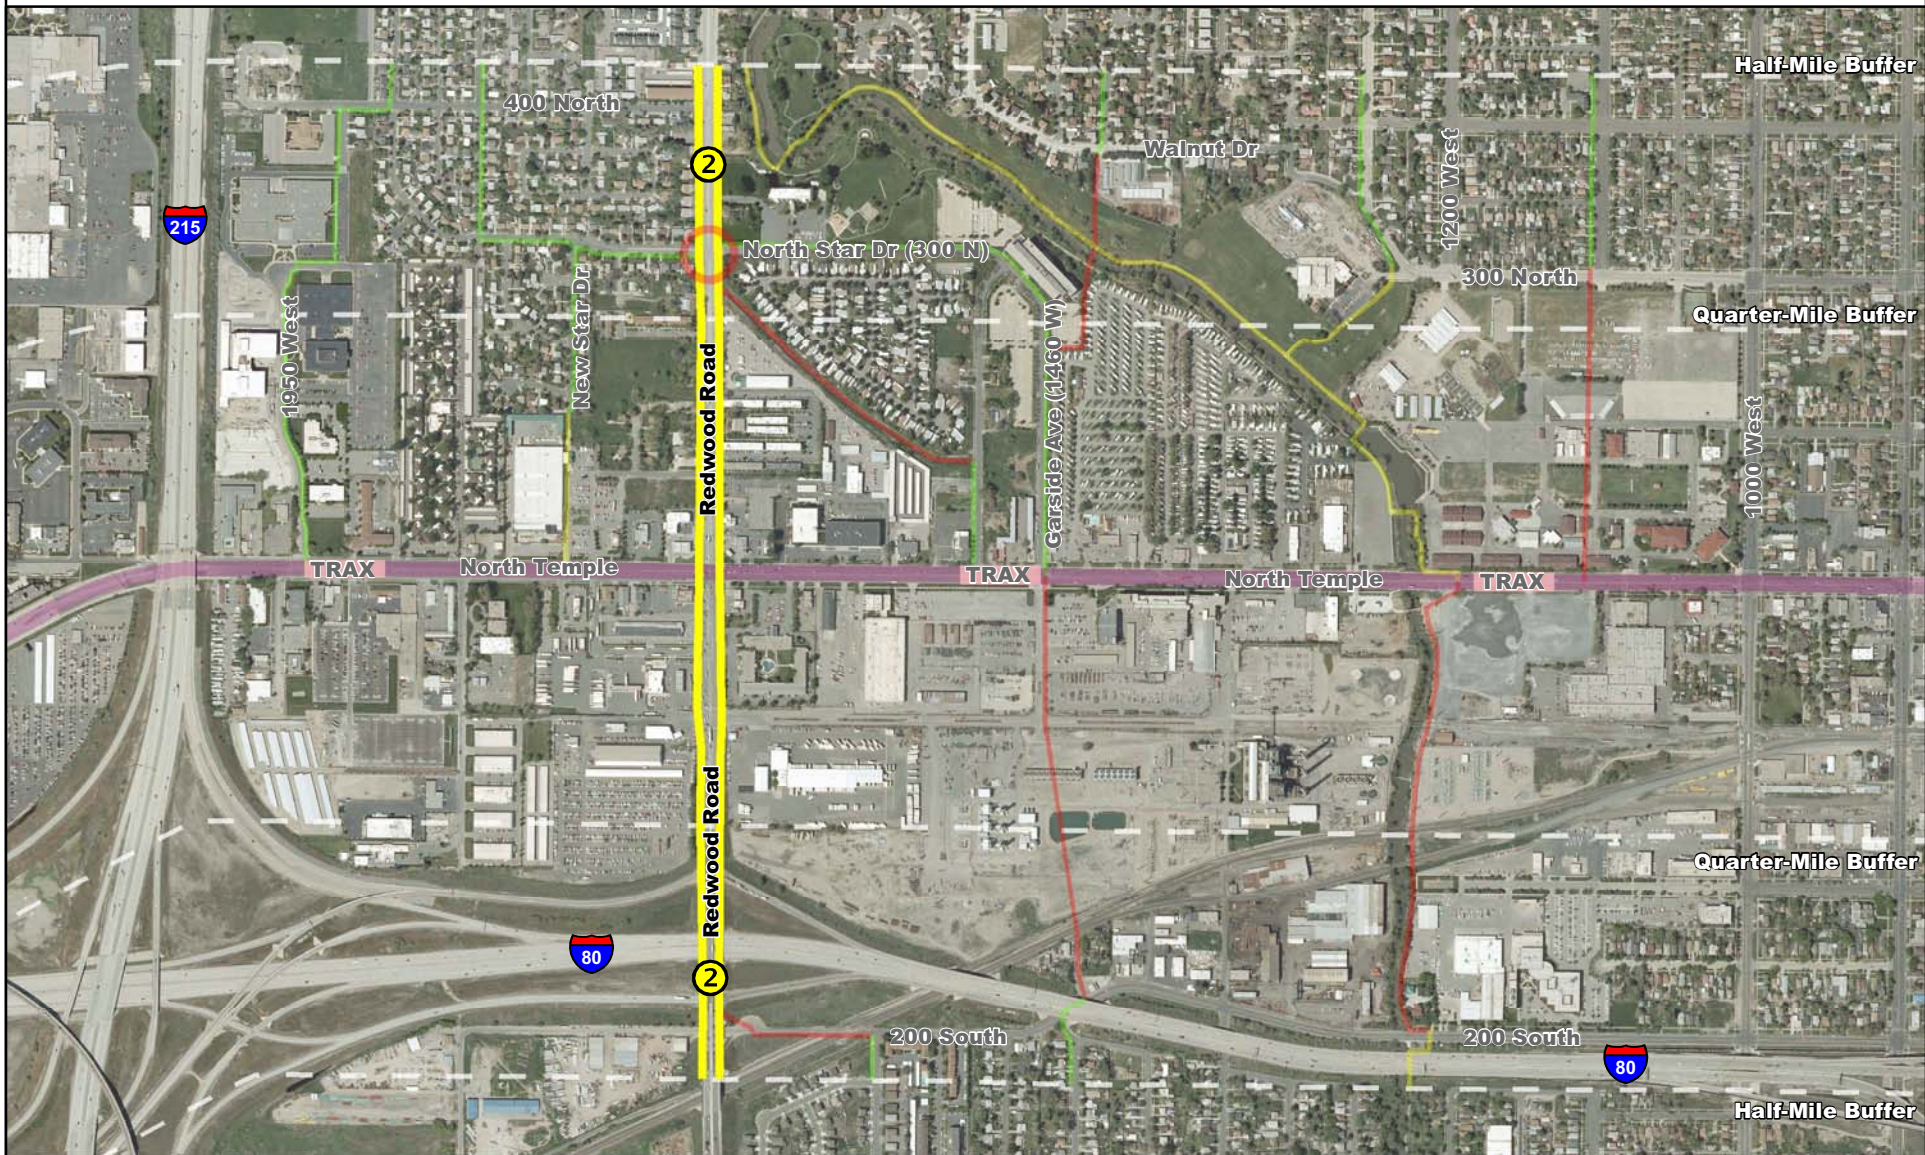

Recommendation 2: Crosswalks and Stop Lines at Streets intersecting Redwood Road

- Acceptable Walking Routes
- Walking Routes in Need of Improvement
- Non-Existant Walking Routes
- North Temple
- TRAX Stations