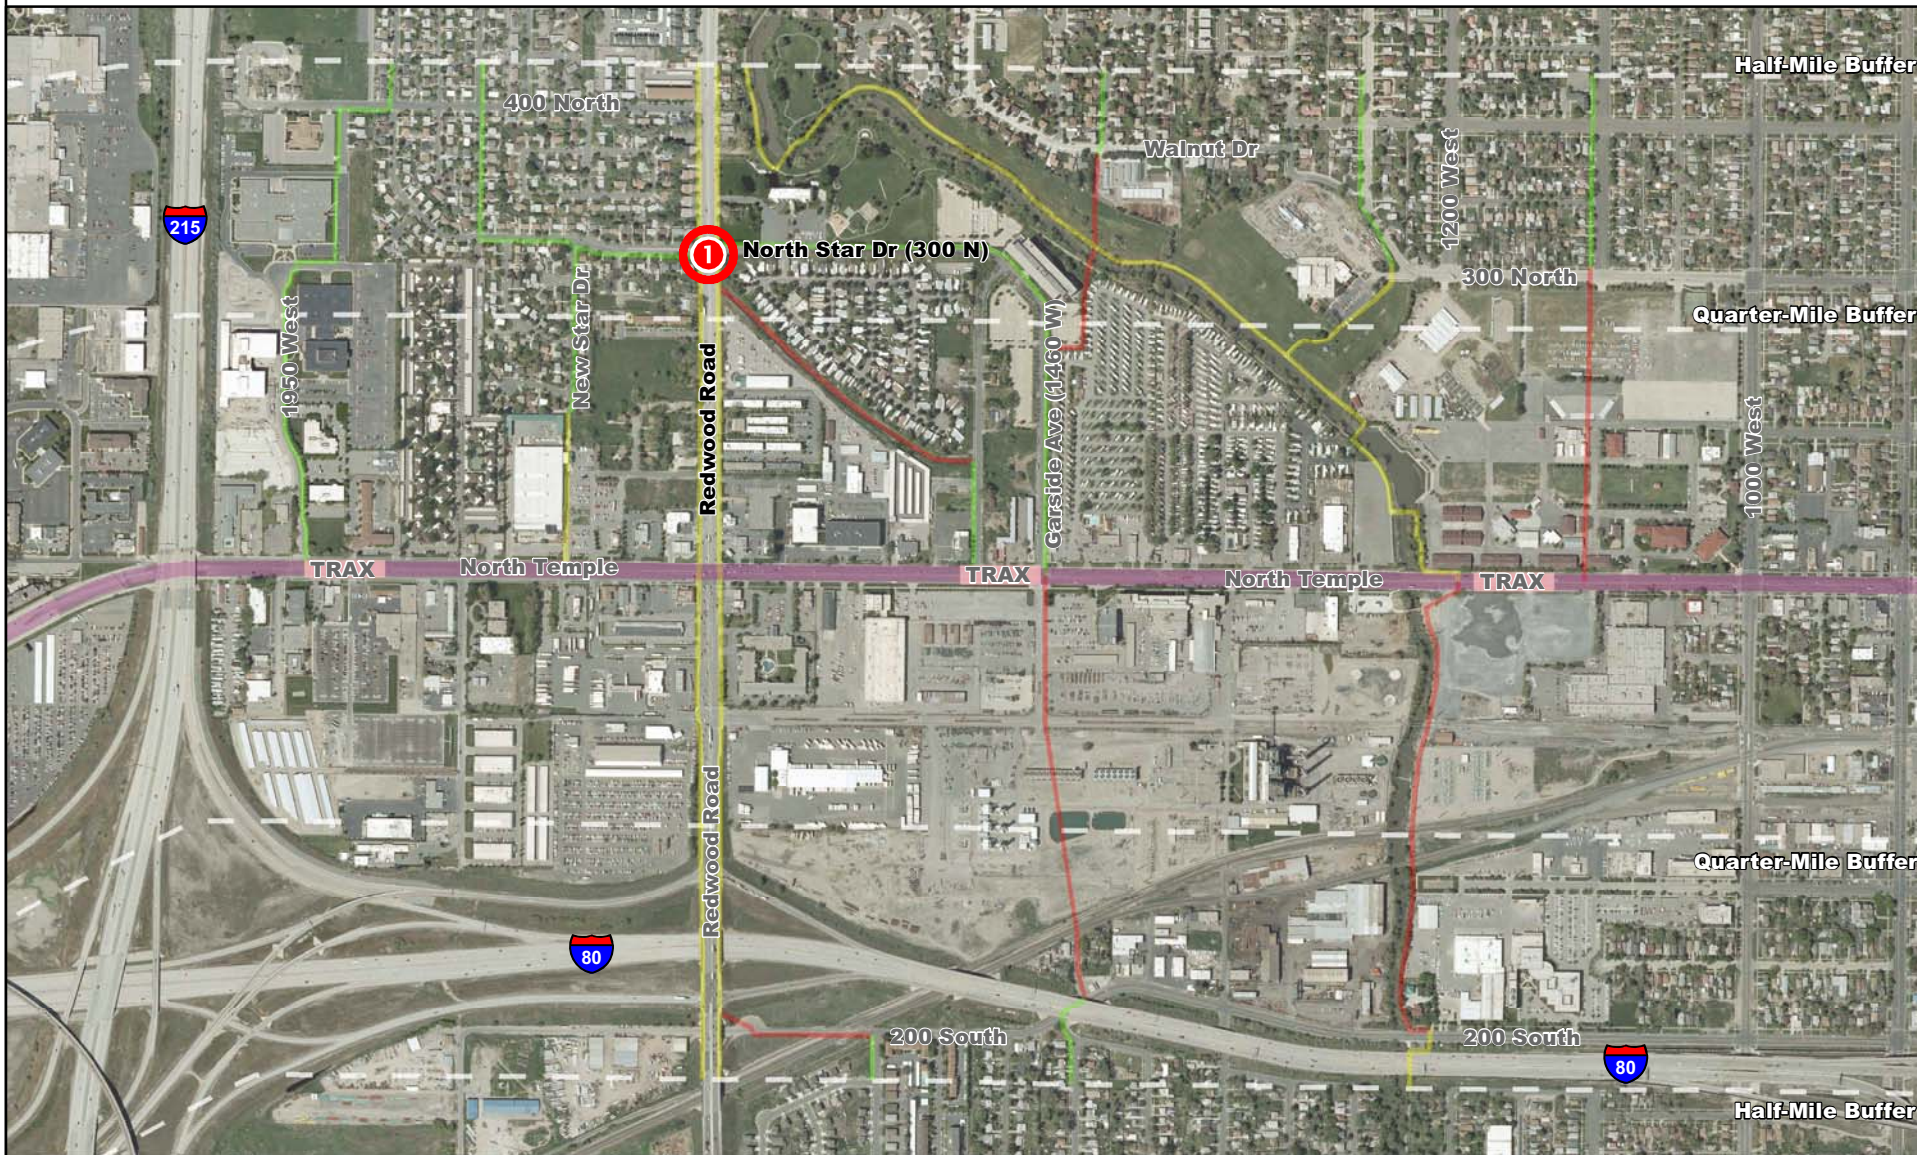

Recommendation 1: Traffic Signal at Redwood Road and North Star Drive (300 North)

- Acceptable Walking Routes
- Walking Routes in Need of Improvement
- Non-Existant Walking Routes
- North Temple
- TRAX Stations